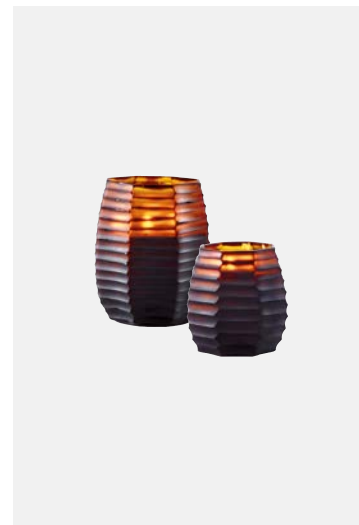

CUBO

Altezze: 20 cm, 13 cm
Durata: 150 h, 65 h
Fragranze: zanzibar, serengeti, safari, sage, ginger fig

ON204, ON205