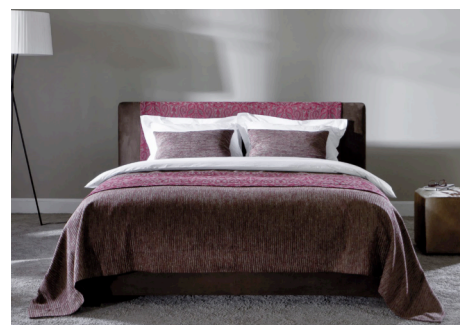

WITH THYME

HELPS  
YOUR LEGS  
COOLING  
DOWN  
AND  
RECOVERING.

ANDREUS®  
YOUR SMALL & LUXURY RESORTS  
GOLF LODGE®

COOLE  
DRINKS  
FÜR  
COOLE  
TYPEN

#SCHRAMM  
#HANDMADE

#INROOMDINING  
#VELASSARUMALDIVES