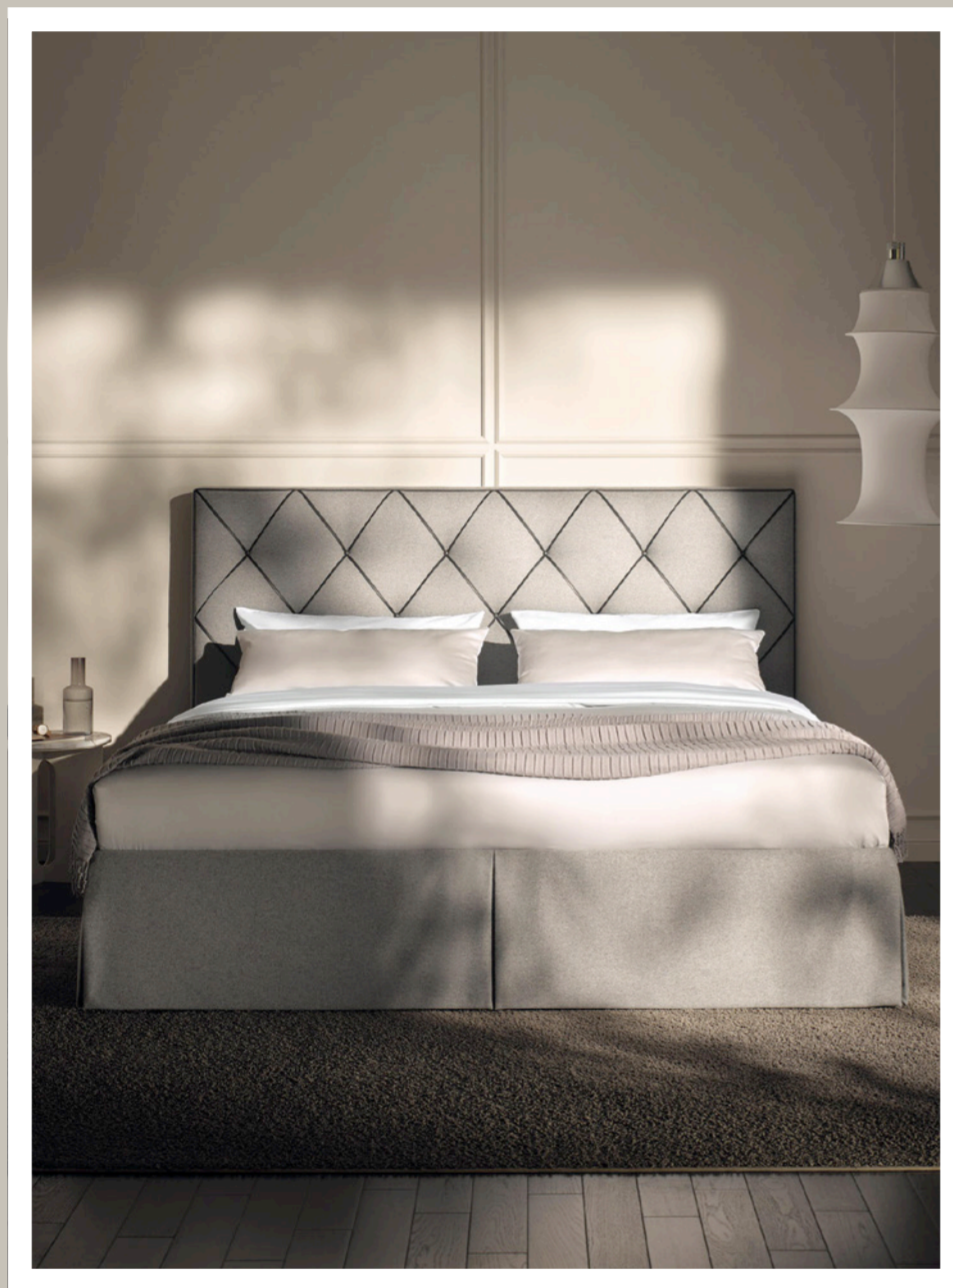


A photograph of a bed with white bedding in a room with textured walls and a rug. The bed is the central focus, with a white duvet cover and two white pillows. The walls are a light beige color with a subtle, repeating geometric pattern. A light-colored, textured rug is visible on the floor. The overall aesthetic is clean and modern.

# Simmons *beds*