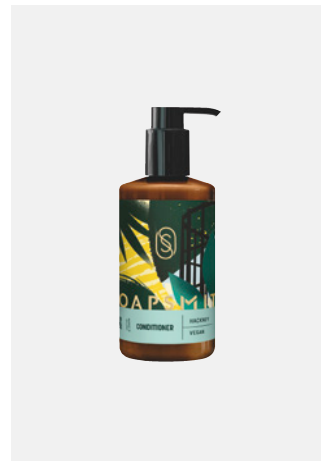

Conditioner

Pumpspender Cannes
Dispenser a pompa Cannes

300 ml, 3 lt refill available
12 pcs

2033821