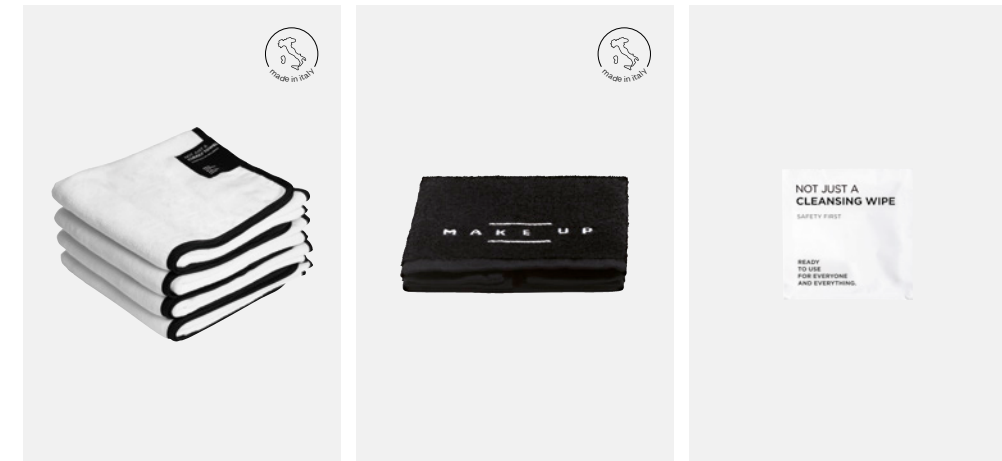

Towel Set

Größen: 50 x 100 cm & 100 x 150 cm
Dimensioni: 50 x 100 cm & 100 x 150 cm

100% OEKO-TEX® cotton
5 pcs

2020355

Make Up Towel

Größen: 30 x 30 cm
Dimensioni: 30 x 30 cm

100% cotton
200 pcs

820WA03030420GMA

Cleansing Wipe

Verpackung: Sachet
Confezione: imbustato

8 x 8 cm
600 pcs

2000294