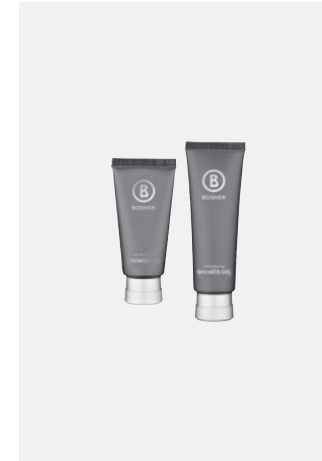

Shower Gel

Tuben mit Schraubverschluss
Tubetti con tappo a vite

30 ml, 50 ml
143 pcs

211BOTUDG030000 (30 ml)
211BOTUDG050000 (50 ml)