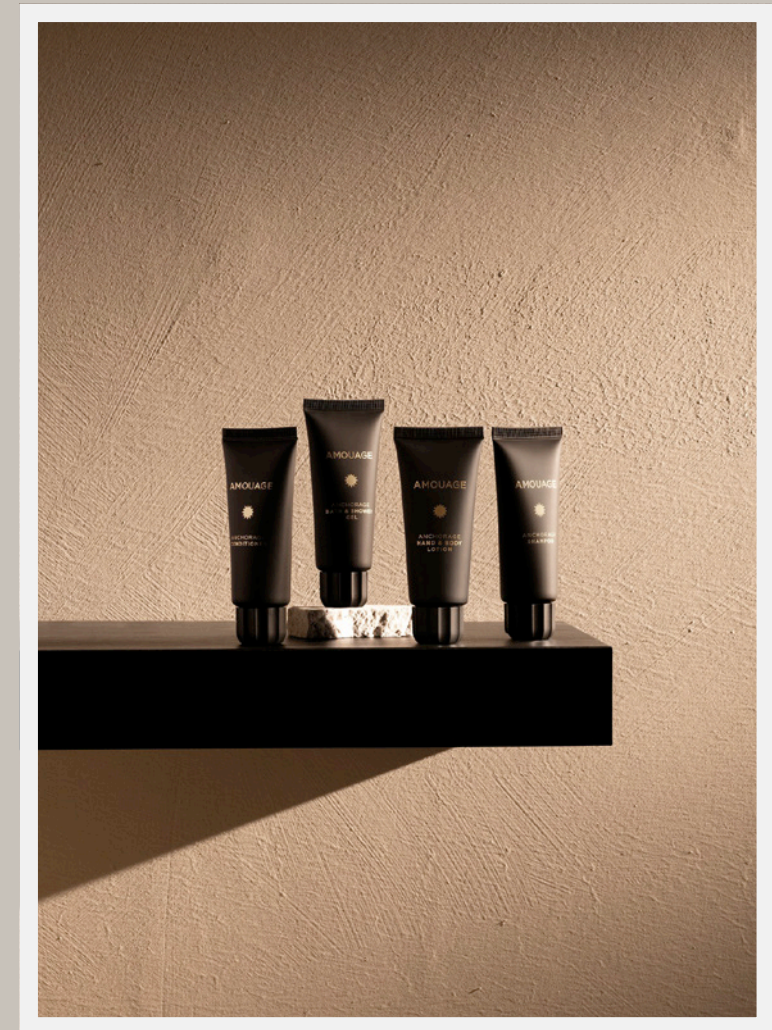

SOAPSMITH

*Luis Travenca*  
A PART OF ME

PENHALIGON'S  
EST. LONDON 1870  
LUXURY HOTEL COLLECTION

approval required

Amouage  
*the gift of kings*

**Bath & Shower Gel**

Pumpspender  
Dispenser a pompa

360 ml, 3 lt refill available  
12 pcs