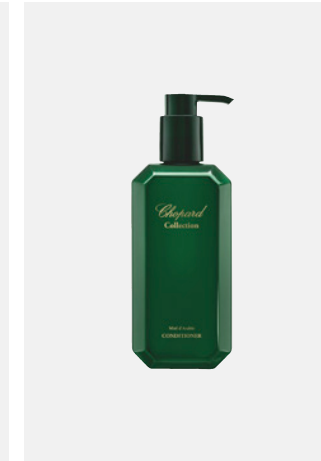

Conditioner

Pumpspender
Dispenser a pompa

360 ml, 3 lt refill available
12 pcs

2038103