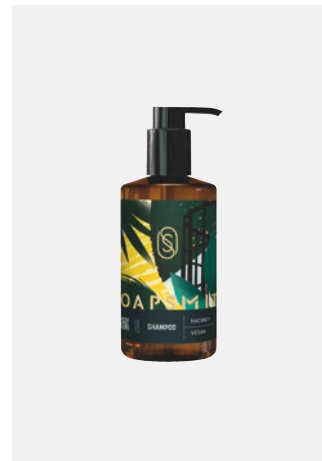

2033813

**Body Wash**

Pumpspender Cannes  
Dispenser a pompa Cannes

300 ml, 3 lt refill available  
12 pcs

2033820

**Shampoo**

Pumpspender Cannes  
Dispenser a pompa Cannes

300 ml, 3 lt refill available  
12 pcs