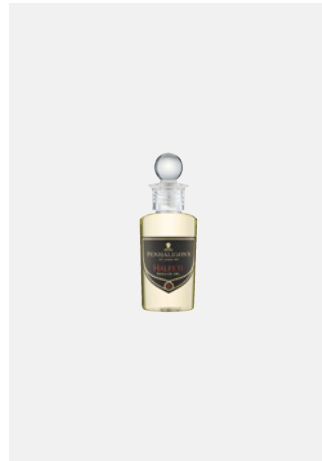

Shower Gel

Flakon mit Schraubverschluss
Flacone con tappo a vite

30 ml
 200 pcs

211HAPEDG030000