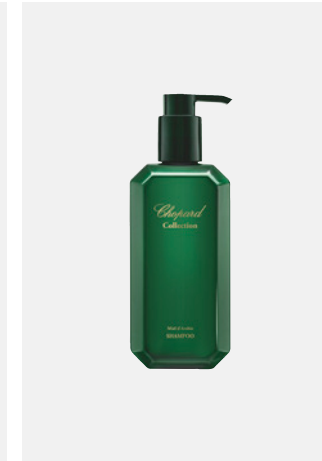

40 gr  
216 pcs

**2040109**

**Body Wash, Liquid Soap Shampoo**

Pumpspender  
Dispenser a pompa

360 ml, 3 lt refill available  
12 pcs

**2038100** (Body Wash)  
**2038102** (Liquid Soap)

**Shampoo**

Pumpspender  
Dispenser a pompa