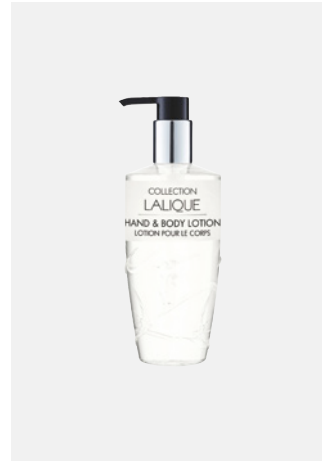

Pumpspender Lalique  
Dispenser a pompa Lalique

300 ml, 3 lt refill available  
12 pcs

2030055

**Conditioner**

Pumpspender Lalique  
Dispenser a pompa Lalique

300 ml, 3 lt refill available  
12 pcs

2030056

**Hand & Body Lotion**