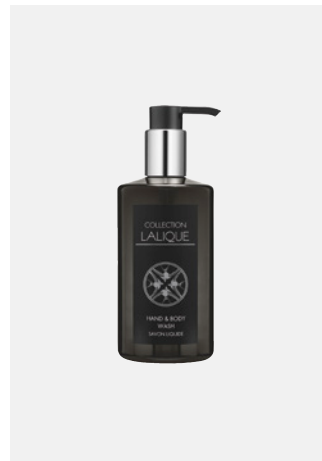

Hand & Body Wash

Pumpspender Cannes
Dispenser a pompa Cannes

300 ml, 3 lt refill available
12 pcs

2031305