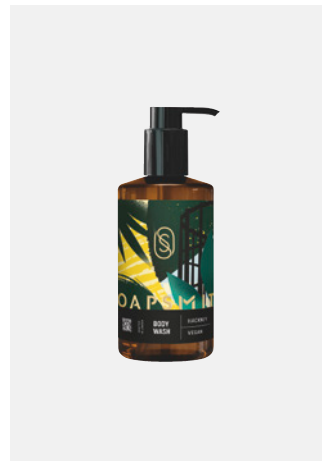

Body Wash

Pumpspender Cannes
Dispenser a pompa Cannes

300 ml, 3 lt refill available
12 pcs

2033820